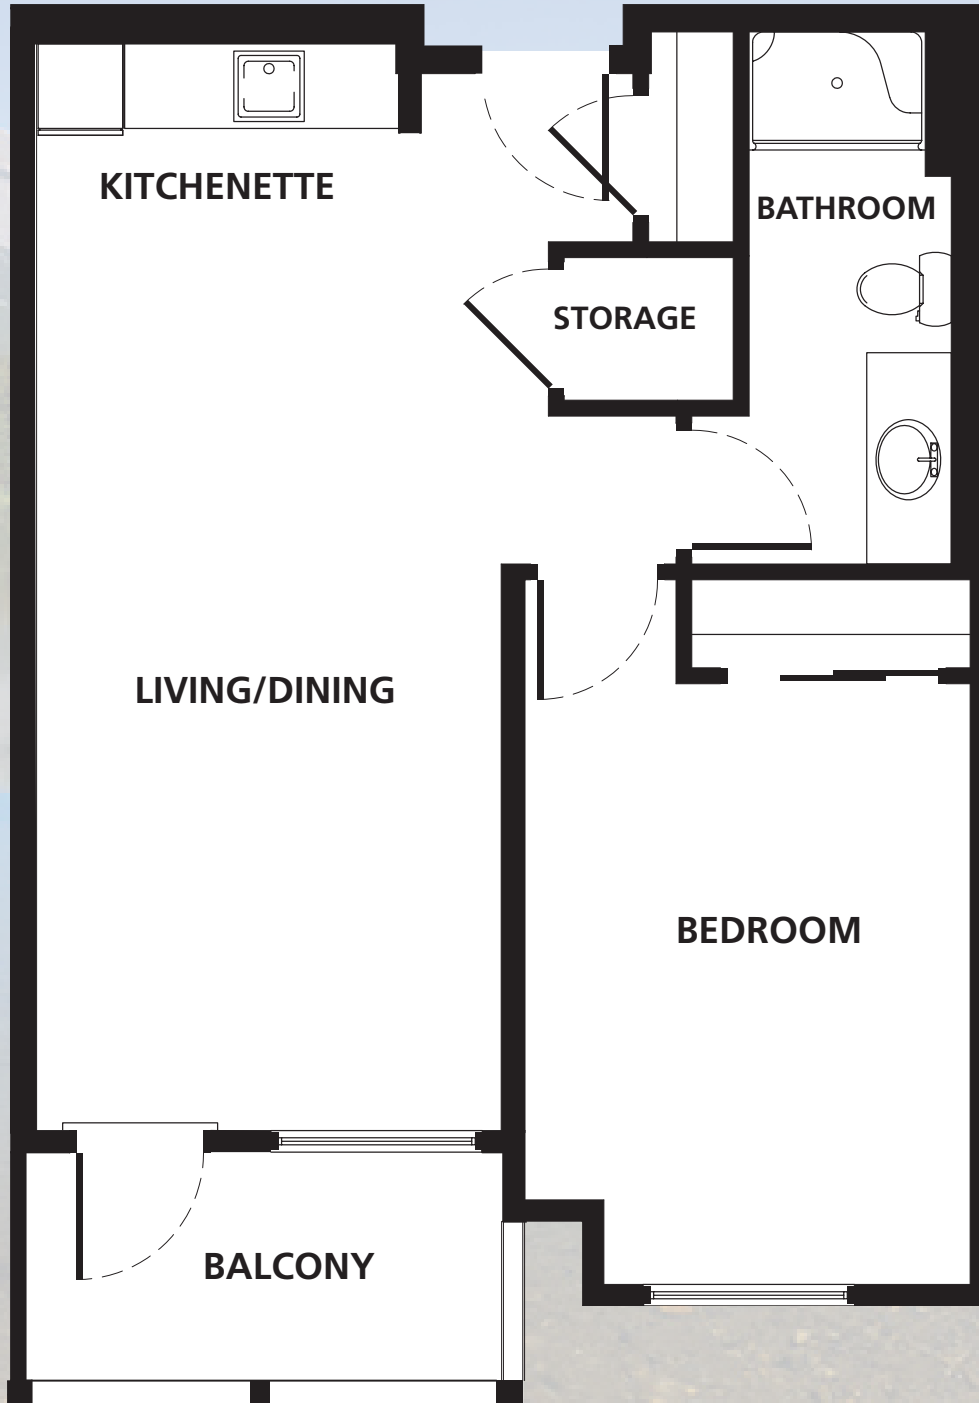

# THE MORAINES | 1099 SQ. FT.

2 BEDROOM WITH BALCONY

**THE EMERALD** | 999 SQ. FT.  
2 BEDROOM WITH BALCONY

**THE O'HARA | 735 SQ. FT.**  
1 BEDROOM WITH BALCONY

**THE WATRIDGE | 655 SQ. FT.**  
1 BEDROOM WITH BALCONY

**THE AMETHYST** | 538 SQ. FT.  
1 BEDROOM

**THE WATERTON** | 682 SQ. FT.  
STUDIO WITH BALCONY

**THE CASCADE** | 430 SQ. FT.  
STUDIO