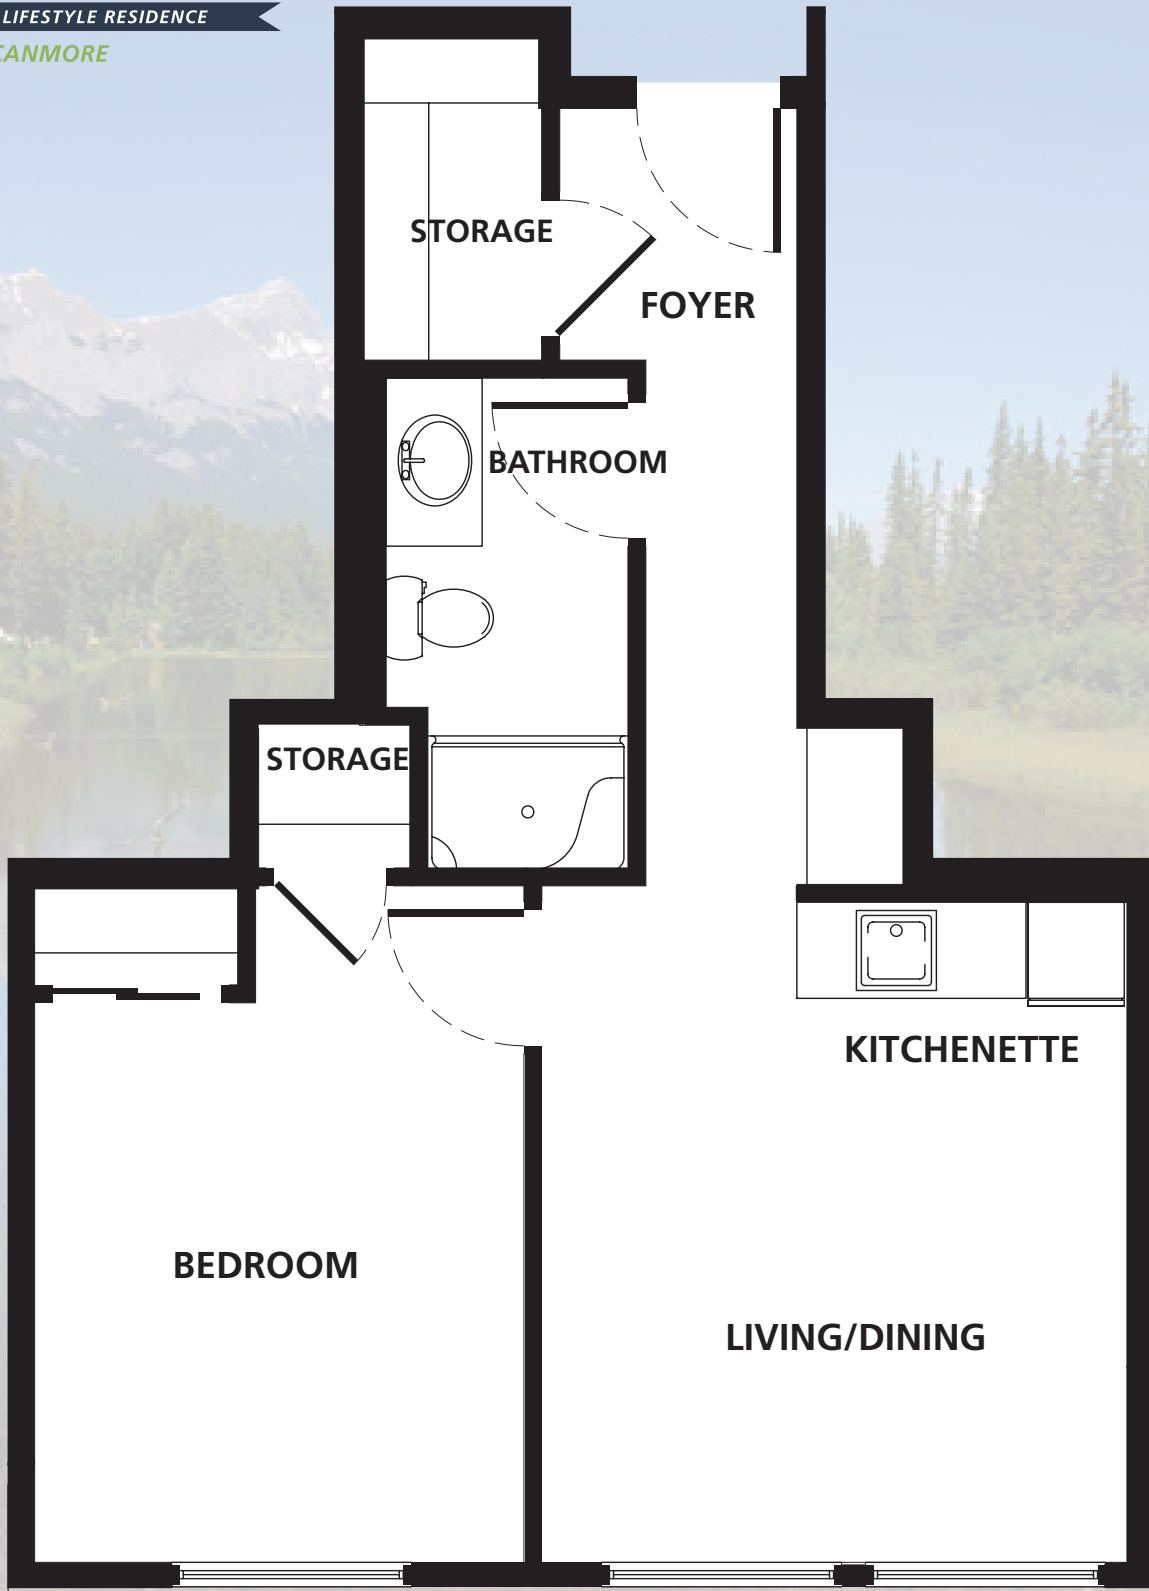

# THE MORAINES | 1099 SQ. FT.

2 BEDROOM WITH BALCONY

**THE EMERALD** | 999 SQ. FT.  
2 BEDROOM WITH BALCONY

**THE O'HARA | 735 SQ. FT.**  
1 BEDROOM WITH BALCONY

**THE WATRIDGE | 655 SQ. FT.**  
1 BEDROOM WITH BALCONY

**THE AMETHYST** | 538 SQ. FT.  
1 BEDROOM

**THE WATERTON** | 682 SQ. FT.  
STUDIO WITH BALCONY

**THE CASCADE** | 430 SQ. FT.  
STUDIO