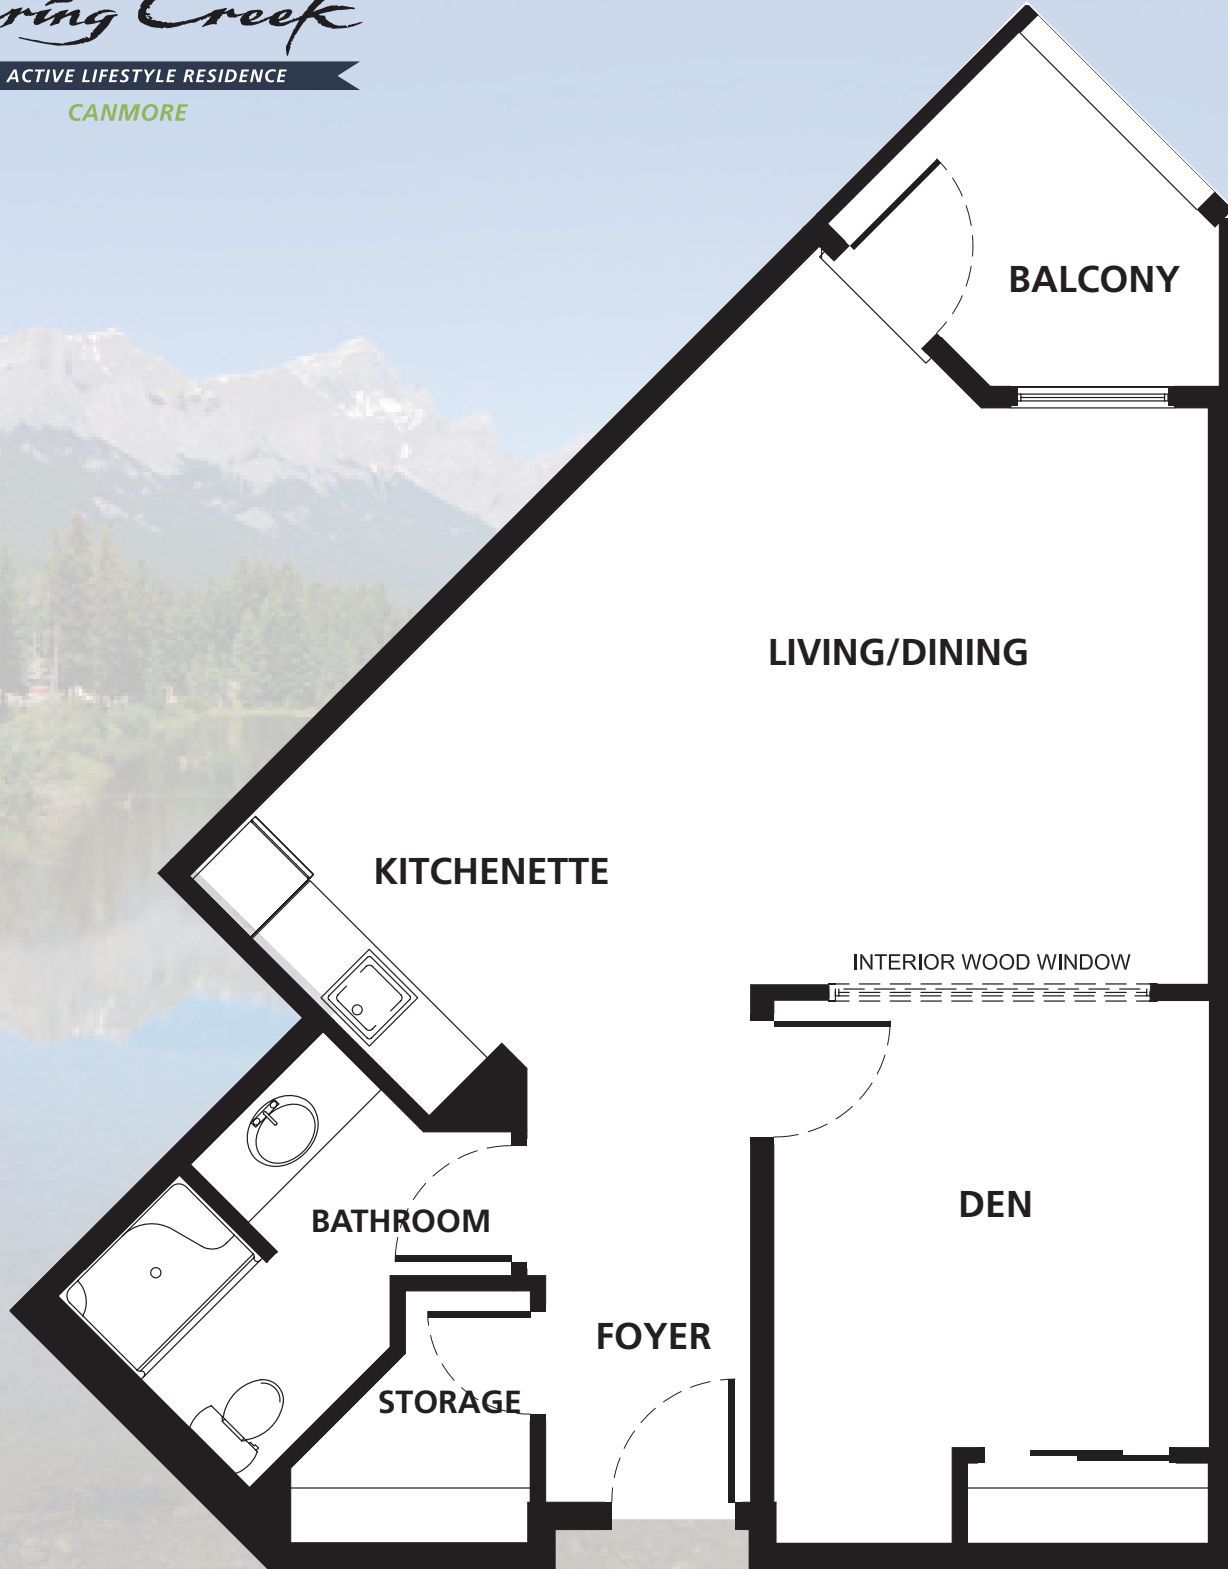

# THE MORAINES | 1099 SQ. FT.

2 BEDROOM WITH BALCONY

**THE EMERALD** | 999 SQ. FT.  
2 BEDROOM WITH BALCONY

**THE O'HARA | 735 SQ. FT.**  
1 BEDROOM WITH BALCONY

**THE WATRIDGE | 655 SQ. FT.**  
1 BEDROOM WITH BALCONY

**THE AMETHYST** | 538 SQ. FT.  
1 BEDROOM

**THE WATERTON** | 682 SQ. FT.  
STUDIO WITH BALCONY

**THE CASCADE** | 430 SQ. FT.  
STUDIO