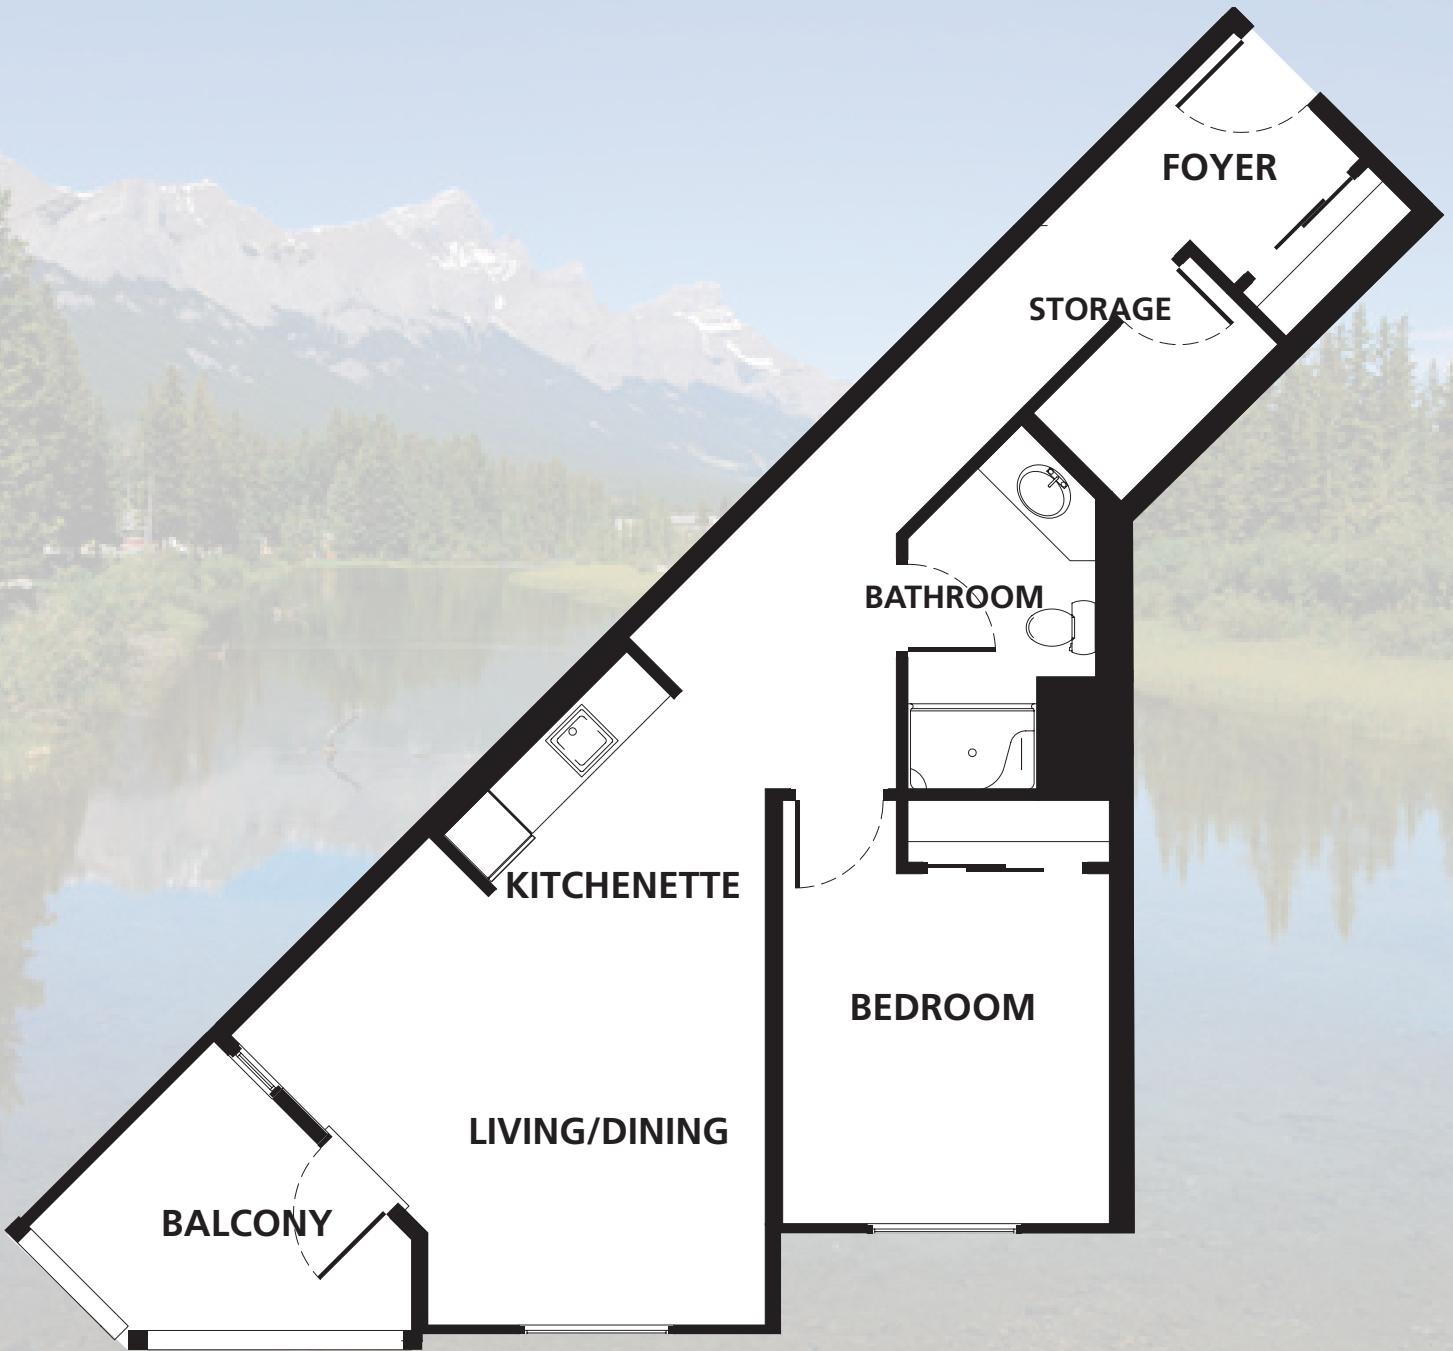

# THE MORAINES | 1099 SQ. FT.

2 BEDROOM WITH BALCONY

**THE EMERALD** | 999 SQ. FT.  
2 BEDROOM WITH BALCONY

**THE O'HARA | 735 SQ. FT.**  
1 BEDROOM WITH BALCONY

**THE WATRIDGE | 655 SQ. FT.**  
1 BEDROOM WITH BALCONY

**THE AMETHYST** | 538 SQ. FT.  
1 BEDROOM

**THE WATERTON** | 682 SQ. FT.  
STUDIO WITH BALCONY

**THE CASCADE** | 430 SQ. FT.  
STUDIO